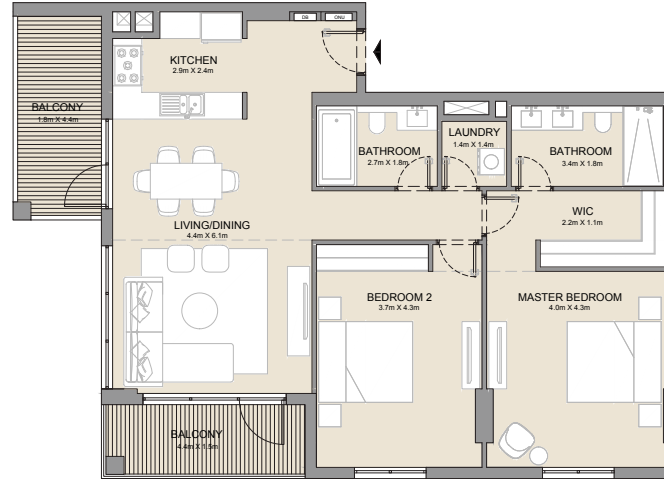

PORT DE LA MER
La Côte

2 BEDROOM
BUILDING 3

APARTMENT TYPE 10
- LEVEL 5

UNIT NO.	SUITE AREA		BALCONY AREA		TOTAL AREA	
	SQM	SQFT	SQM	SQFT	SQM	SQFT
504	108.66	1170	17.46	188	126.12	1358