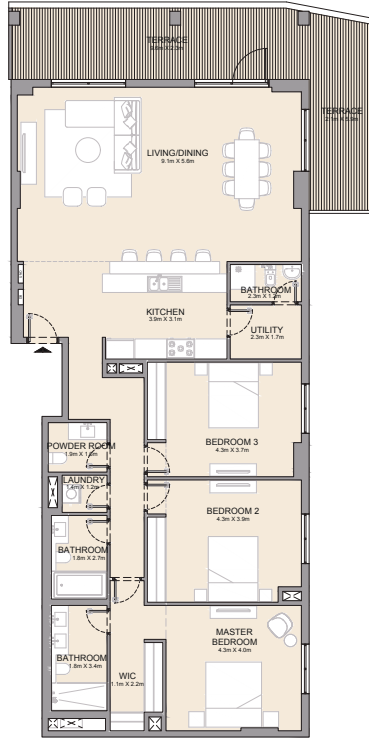

PORT DE LA MER
La Côte

3 BEDROOM APARTMENT TYPE 1A
BUILDING 2 - LEVEL 1

LEVEL 1

UNIT NO.	SUITE AREA		BALCONY AREA		TOTAL AREA	
	SQM	SQFT	SQM	SQFT	SQM	SQFT
118	180.05	1938	38.45	414	218.50	2352