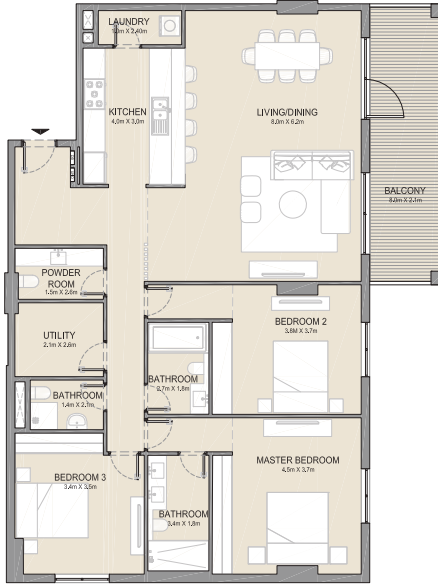

PORT DE LA MER
La Côte

3 BEDROOM APARTMENT TYPE 2
BUILDING 5 - LEVEL 1, 2, 3 & 4

UNIT NO.			SUITE AREA		BALCONY AREA		TOTAL AREA	
			SQM	SQFT	SQM	SQFT	SQM	SQFT
104	204	304	165.33	1780	18.55	200	183.88	1979