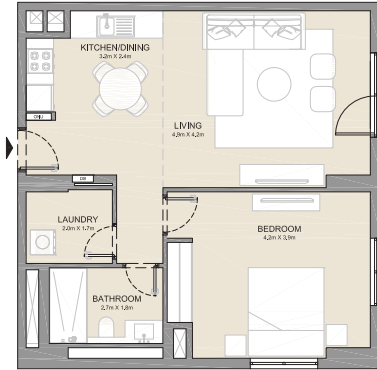

PORT DE LA MER
La Côte

1 BEDROOM
BUILDING 3

APARTMENT TYPE 5
- LEVEL 4

UNIT NO.	SUITE AREA		BALCONY AREA		TOTAL AREA	
	SQM	SQFT	SQM	SQFT	SQM	SQFT
403	68.97	742	0.00	0	68.97	742