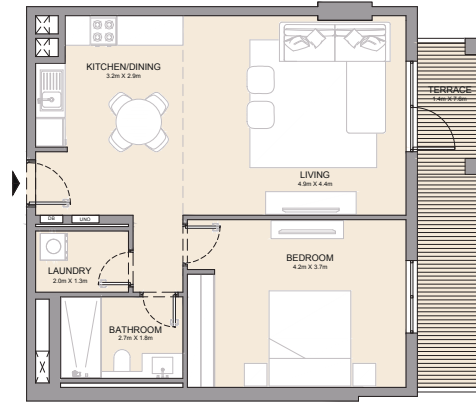

PORT DE LA MER
La Côte

1 BEDROOM
BUILDING 2

APARTMENT TYPE 3A
- LEVEL 1

UNIT NO.	SUITE AREA		BALCONY AREA		TOTAL AREA	
	SQM	SQFT	SQM	SQFT	SQM	SQFT
119	69.16	744	12.13	131	81.29	875