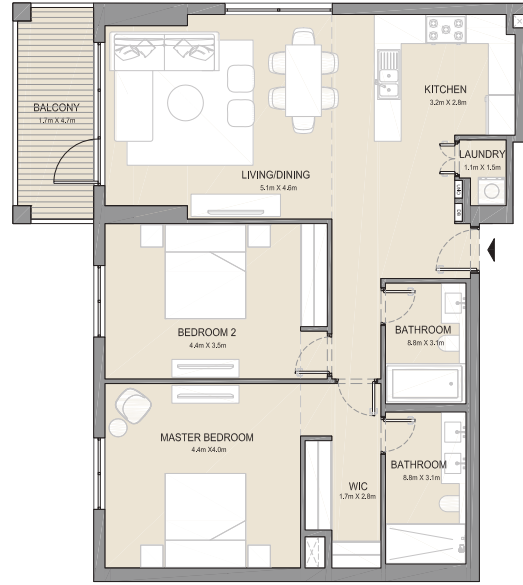

PORT DE LA MER
La Côte

2 BEDROOM APARTMENT TYPE 2
BUILDING 5 - LEVEL 2, 3 & 4