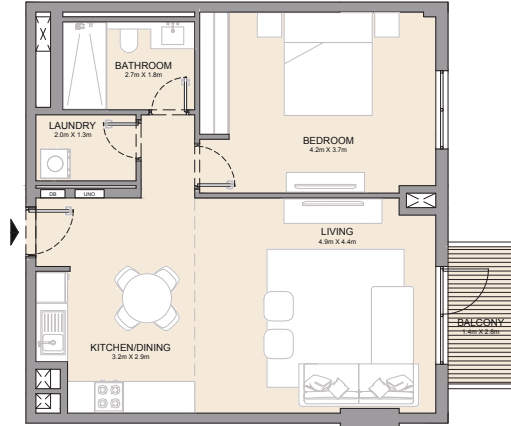

LEVEL 2

LEVEL 3

UNIT NO.		SUITE AREA		BALCONY AREA		TOTAL AREA	
		SQM	SQFT	SQM	SQFT	SQM	SQFT
206	306	86.24	928	4.57	49	90.81	977

PORT DE LA MER
La Côte

1 BEDROOM
BUILDING 2

APARTMENT TYPE 5
- LEVEL 4

UNIT NO.	SUITE AREA		BALCONY AREA		TOTAL AREA	
	SQM	SQFT	SQM	SQFT	SQM	SQFT
418	68.47	737	4.57	49	73.04	786