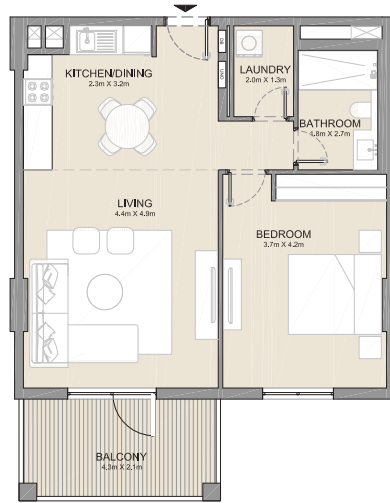

PORT DE LA MER
La Côte

1 BEDROOM APARTMENT TYPE 8
BUILDING 4 - LEVEL 5

UNIT NO.	SUITE AREA		BALCONY AREA		TOTAL AREA	
	SQM	SQFT	SQM	SQFT	SQM	SQFT
504	68.81	741	10.55	114	79.36	854