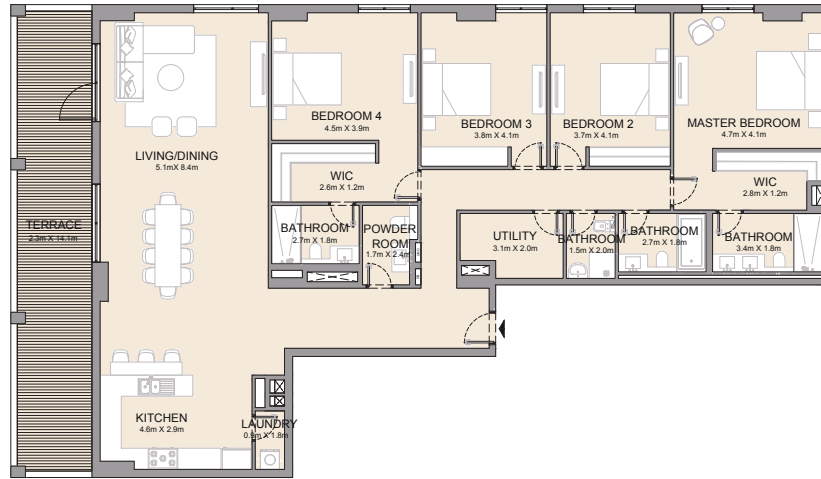

PORT DE LA MER
La Côte

4 BEDROOM
BUILDING 2

APARTMENT TYPE 2
- LEVEL 4

UNIT NO.	SUITE AREA		BALCONY AREA		TOTAL AREA	
	SQM	SQFT	SQM	SQFT	SQM	SQFT
405	236.17	2542	36.23	390	272.40	2932