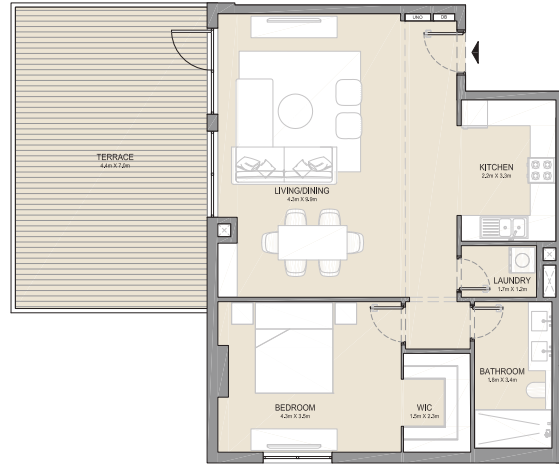

PORT DE LA MER
La Côte

1 BEDROOM
BUILDING 5

APARTMENT TYPE 6
- LEVEL 5

LEVEL 5

UNIT NO.	SUITE AREA		BALCONY AREA		TOTAL AREA	
	SQM	SQFT	SQM	SQFT	SQM	SQFT
510	78.88	849	32.92	354	111.79	1203