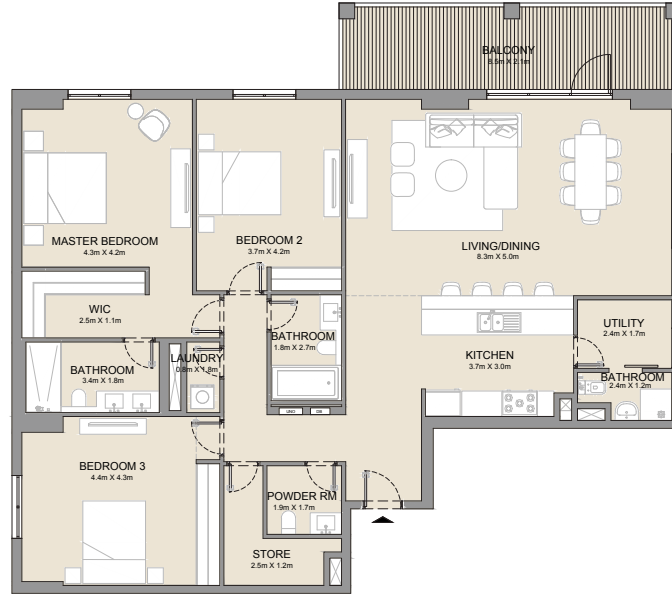

3 BEDROOM
BUILDING 3

APARTMENT TYPE 1A
- LEVEL 1

UNIT NO.	SUITE AREA		BALCONY AREA		TOTAL AREA	
	SQM	SQFT	SQM	SQFT	SQM	SQFT
102	178.48	1921	63.55	684	242.03	2605

PORT DE LA MER
La Côte

3 BEDROOM APARTMENT TYPE 1
BUILDING 3 - LEVEL 2 & 3