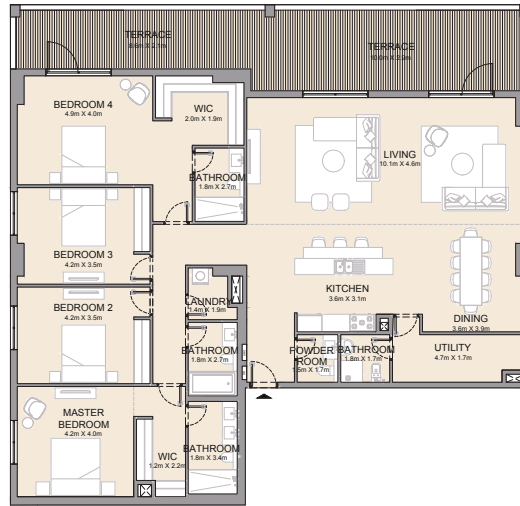

PORT DE LA MER
La Côte

4 BEDROOM
BUILDING 2

APARTMENT TYPE 3
- LEVEL 5

UNIT NO.	SUITE AREA		BALCONY AREA		TOTAL AREA	
	SQM	SQFT	SQM	SQFT	SQM	SQFT
516	241.46	2599	53.16	572	294.62	3171