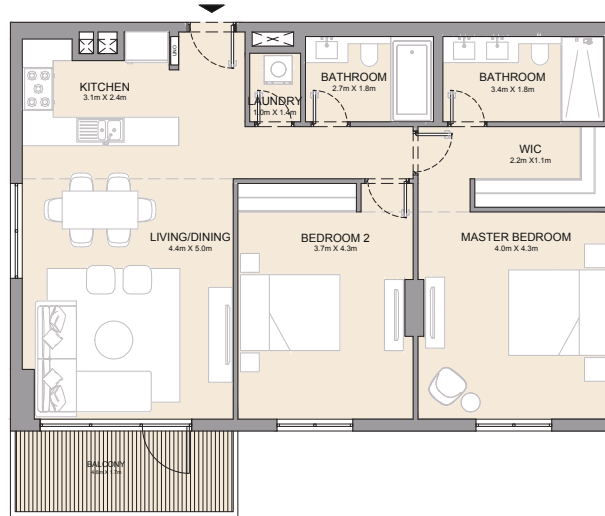

PORT DE LA MER
La Côte

2 BEDROOM
BUILDING 2

APARTMENT TYPE 2
- LEVEL 1, 2, 3, 4 & 5

UNIT NO.			SUITE AREA		BALCONY AREA		TOTAL AREA	
			SQM	SQFT	SQM	SQFT	SQM	SQFT
115	514		104.75	1128	8.81	95	113.56	1222
216	316	415	104.76	1128	8.81	95	113.57	1222