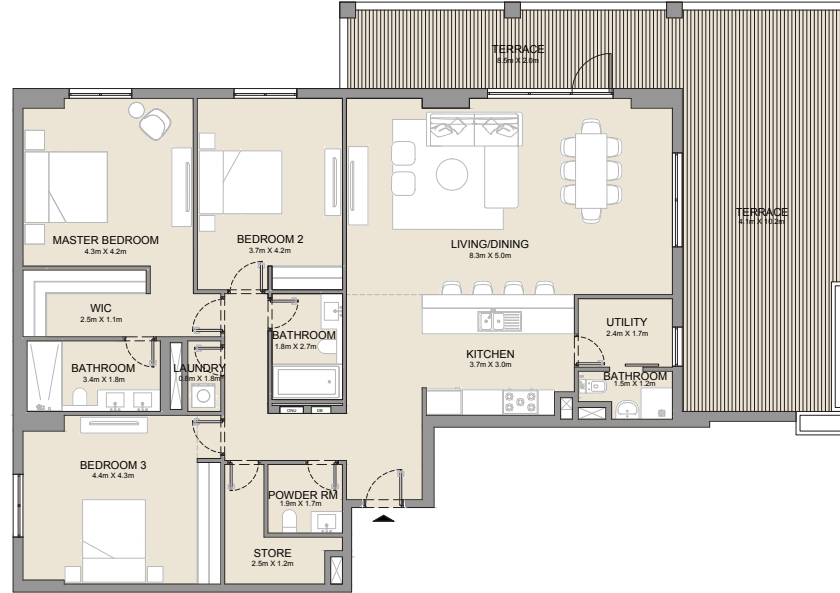

PORT DE LA MER
La Côte

3 BEDROOM
BUILDING 3

APARTMENT TYPE 1A
- LEVEL 1

UNIT NO.	SUITE AREA		BALCONY AREA		TOTAL AREA	
	SQM	SQFT	SQM	SQFT	SQM	SQFT
102	178.48	1921	63.55	684	242.03	2605