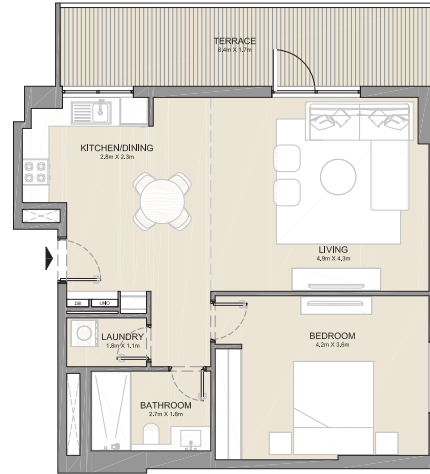

PORT DE LA MER
La Côte

1 BEDROOM APARTMENT TYPE 2A
BUILDING 4 - LEVEL 1

UNIT NO.	SUITE AREA		BALCONY AREA		TOTAL AREA	
	SQM	SQFT	SQM	SQFT	SQM	SQFT
111	71.96	775	16.73	180	88.69	955