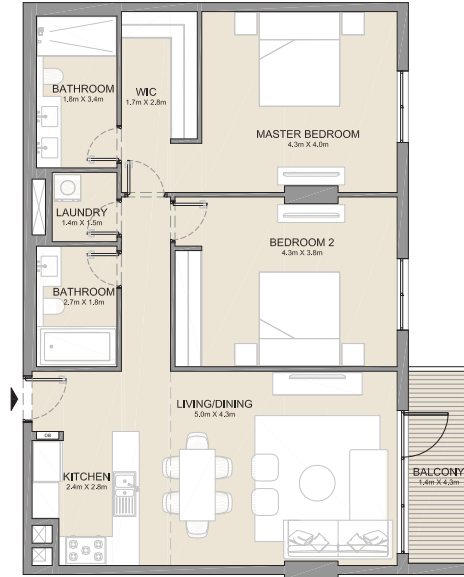

2 BEDROOM APARTMENT TYPE 10
BUILDING 4 - LEVEL 5

LEVEL 5

UNIT NO.	SUITE AREA		BALCONY AREA		TOTAL AREA	
	SQM	SQFT	SQM	SQFT	SQM	SQFT
503	115.94	1248	35.81	385	151.75	1633

PORT DE LA MER
La Côte

2 BEDROOM APARTMENT TYPE 11
BUILDING 4 - LEVEL 5