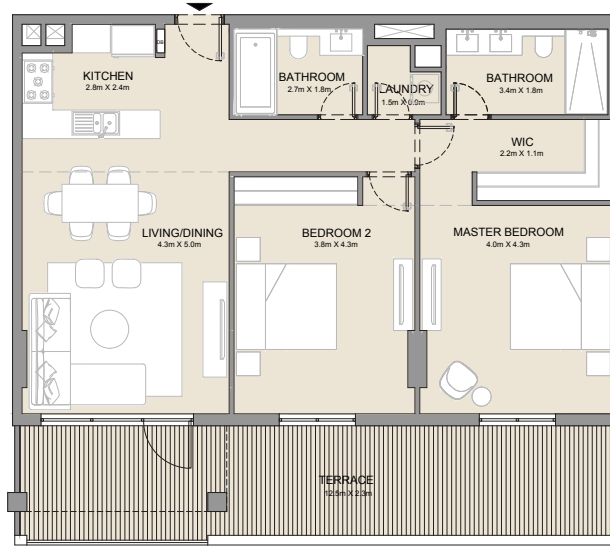

PORT DE LA MER
La Côte

2 BEDROOM
BUILDING 3

APARTMENT TYPE 1A
- LEVEL 1

UNIT NO.	SUITE AREA		BALCONY AREA		TOTAL AREA	
	SQM	SQFT	SQM	SQFT	SQM	SQFT
107	104.50	1125	31.82	343	136.32	1467
108	104.45	1124	31.91	343	136.36	1468