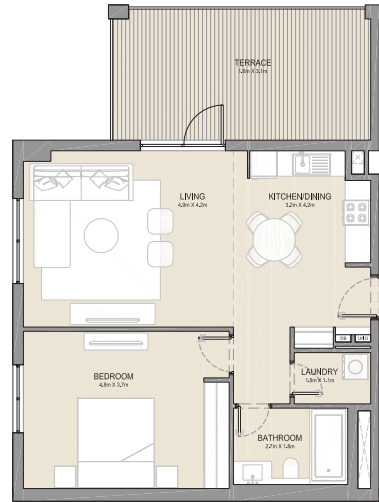

PORT DE LA MER
La Côte

1 BEDROOM
BUILDING 5

APARTMENT TYPE 5
- LEVEL 5

LEVEL 5

UNIT NO.	SUITE AREA		BALCONY AREA		TOTAL AREA	
	SQM	SQFT	SQM	SQFT	SQM	SQFT
501	67.60	728	20.06	216	87.66	944