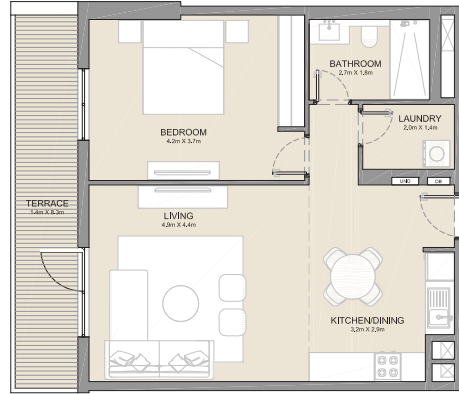

PORT DE LA MER
La Côte

1 BEDROOM APARTMENT TYPE 3A
BUILDING 4 - LEVEL 1

UNIT NO.	SUITE AREA		BALCONY AREA		TOTAL AREA	
	SQM	SQFT	SQM	SQFT	SQM	SQFT
109	68.83	741	13.47	145	82.29	886