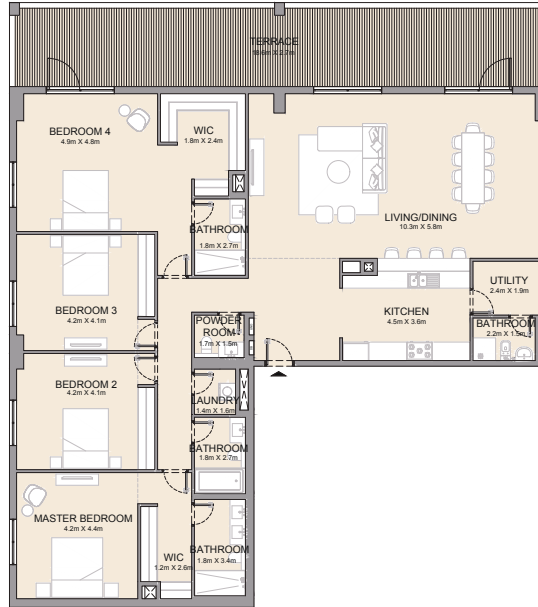

PORT DE LA MER
La Côte

4 BEDROOM
BUILDING 2

APARTMENT TYPE 1
- LEVEL 4

UNIT NO.	SUITE AREA		BALCONY AREA		TOTAL AREA	
	SQM	SQFT	SQM	SQFT	SQM	SQFT
417	250.24	2694	56.36	607	306.60	3300