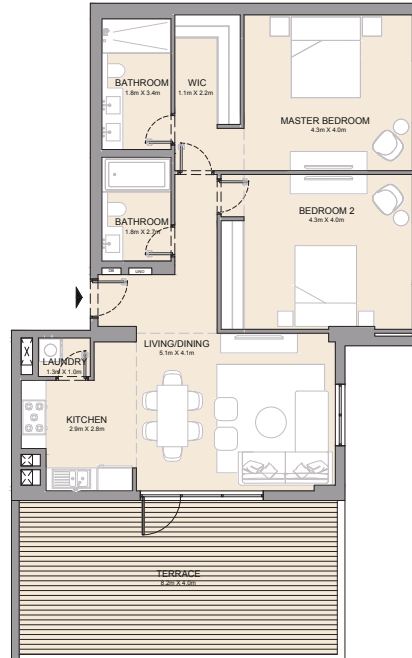

PORT DE LA MER
La Côte

2 BEDROOM
BUILDING 1

APARTMENT TYPE 7
- LEVEL 6

UNIT NO.	SUITE AREA		BALCONY AREA		TOTAL AREA	
	SQM	SQFT	SQM	SQFT	SQM	SQFT
602	105.17	1132	35.81	385	140.98	1517