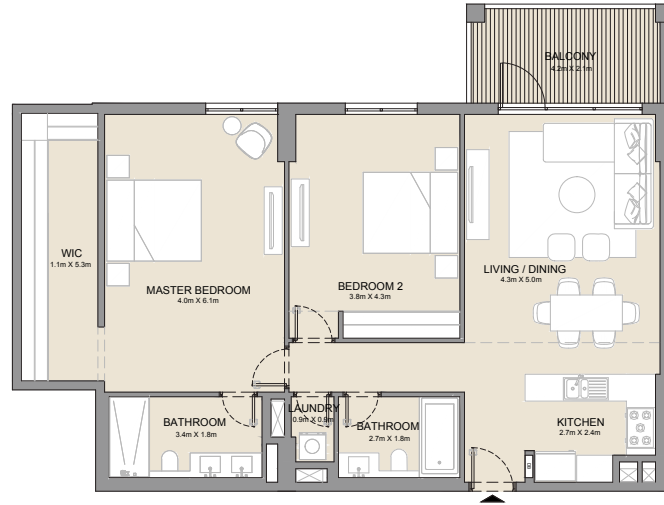

PORT DE LA MER
La Côte

2 BEDROOM APARTMENT TYPE 6
BUILDING 3 - LEVEL 2, 3, 4 & 5

UNIT NO.			SUITE AREA		BALCONY AREA		TOTAL AREA	
			SQM	SQFT	SQM	SQFT	SQM	SQFT
216	316	415	114.71	1235	9.90	107	124.61	1341
510