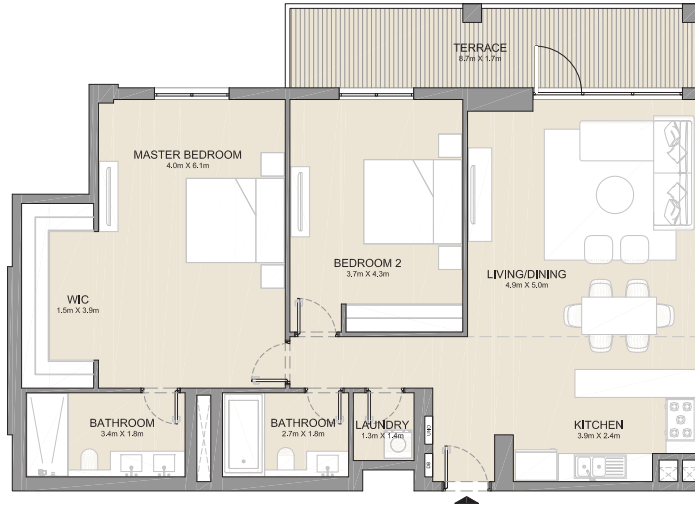

PORT DE LA MER
La Côte

2 BEDROOM APARTMENT TYPE 2A
BUILDING 4 - LEVEL 1

UNIT NO.	SUITE AREA		BALCONY AREA		TOTAL AREA	
	SQM	SQFT	SQM	SQFT	SQM	SQFT
112	117.33	1263	16.50	178	133.83	1441