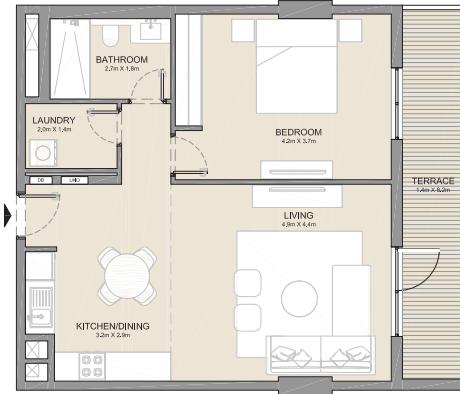

PORT DE LA MER
La Côte

1 BEDROOM   APARTMENT TYPE 5A
BUILDING 4   -   LEVEL 1

UNIT NO.	SUITE AREA		BALCONY AREA		TOTAL AREA	
	SQM	SQFT	SQM	SQFT	SQM	SQFT
101	68.83	741	13.26	143	82.09	884