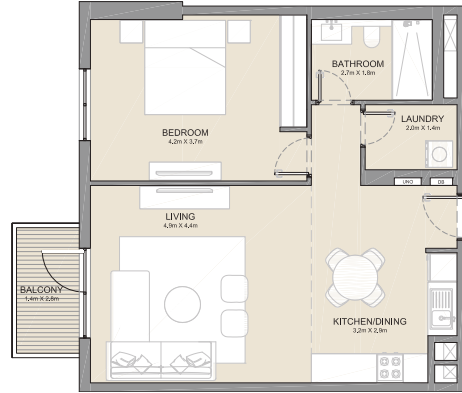

PORT DE LA MER
La Côte

1 BEDROOM APARTMENT TYPE 3
BUILDING 4 - LEVEL 2, 3, 4 & 5

UNIT NO.			SUITE AREA		BALCONY AREA		TOTAL AREA	
			SQM	SQFT	SQM	SQFT	SQM	SQFT
211	311	411	68.83	741	4.57	49	73.39	790