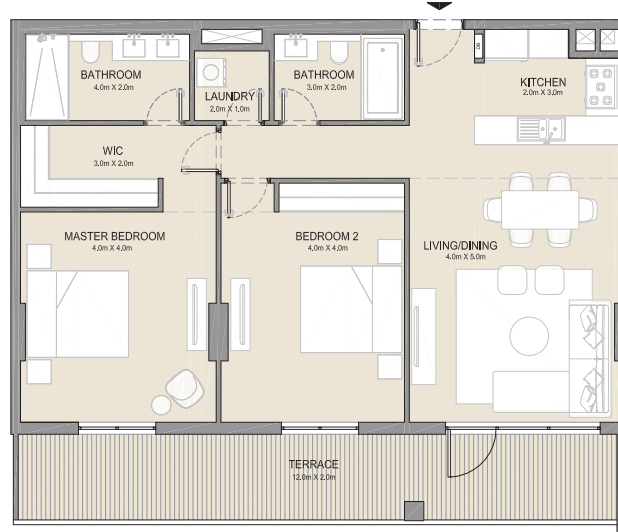

PORT DE LA MER
La Côte

2 BEDROOM APARTMENT TYPE 5A
BUILDING 5 - LEVEL 1

LEVEL 1

UNIT NO.	SUITE AREA		BALCONY AREA		TOTAL AREA	
	SQM	SQFT	SQM	SQFT	SQM	SQFT
105	104.50	1125	24.61	265	129.11	1390