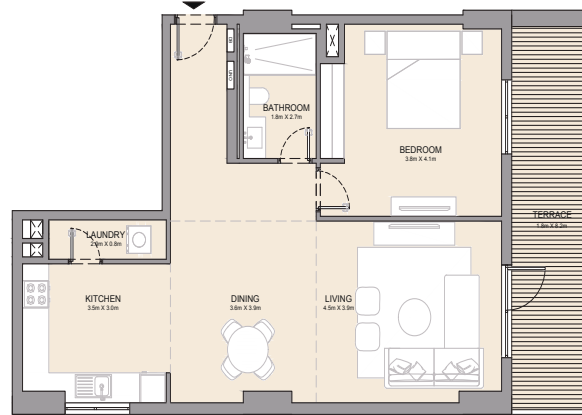

PORT DE LA MER
La Côte

1 BEDROOM APARTMENT TYPE 2A
BUILDING 1 - LEVEL 1

UNIT NO.	SUITE AREA		BALCONY AREA		TOTAL AREA	
	SQM	SQFT	SQM	SQFT	SQM	SQFT
103	84.83	913	17.11	184	101.94	1097