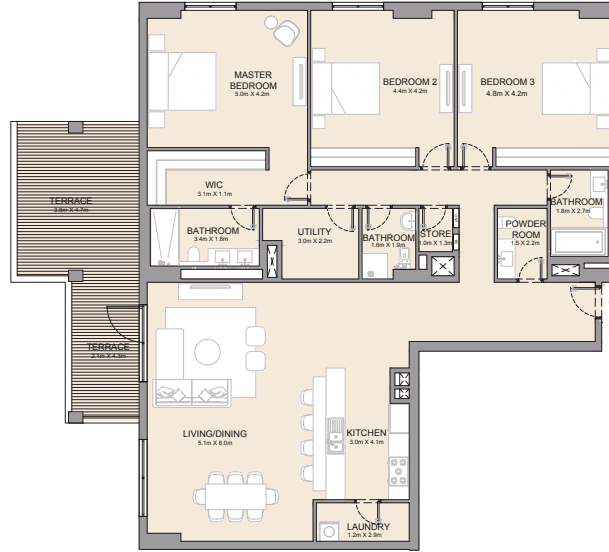

PORT DE LA MER
La Côte

3 BEDROOM APARTMENT TYPE 3A
BUILDING 2 - LEVEL 1

UNIT NO.	SUITE AREA		BALCONY AREA		TOTAL AREA	
	SQM	SQFT	SQM	SQFT	SQM	SQFT
105	204.71	2203	29.78	321	234.49	2524