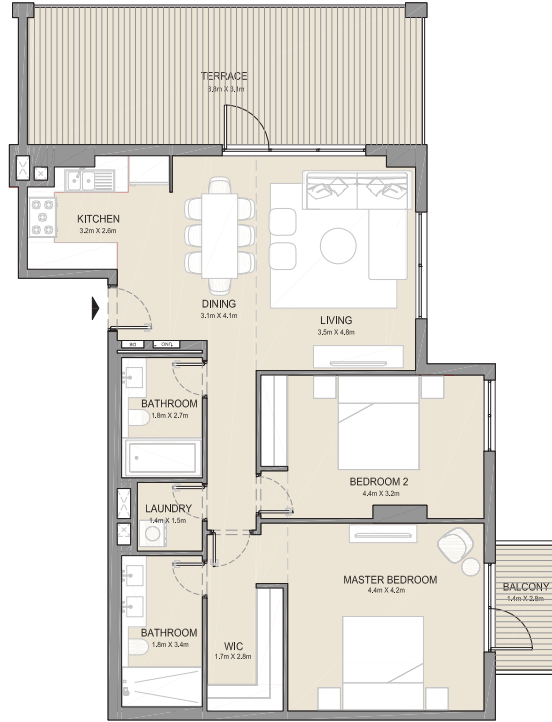

PORT DE LA MER
La Côte

2 BEDROOM APARTMENT TYPE 5A
BUILDING 5 - LEVEL 1

LEVEL 1

UNIT NO.	SUITE AREA		BALCONY AREA		TOTAL AREA	
	SQM	SQFT	SQM	SQFT	SQM	SQFT
105	104.50	1125	24.61	265	129.11	1390

LEVEL 5

UNIT NO.	SUITE AREA		BALCONY AREA		TOTAL AREA	
	SQM	SQFT	SQM	SQFT	SQM	SQFT
502	103.58	1115	33.45	360	137.03	1475