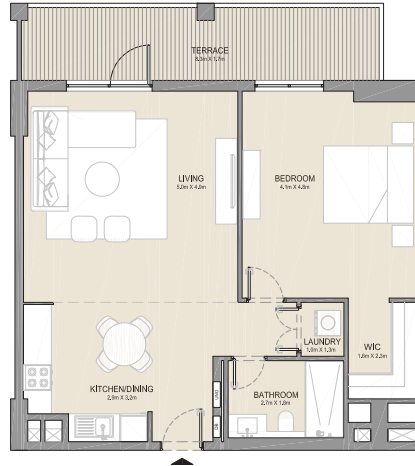

PORT DE LA MER
La Côte

1 BEDROOM APARTMENT TYPE 1A
BUILDING 5 - LEVEL 1

LEVEL 1

UNIT NO.	SUITE AREA		BALCONY AREA		TOTAL AREA	
	SQM	SQFT	SQM	SQFT	SQM	SQFT
115	77.25	831	15.84	171	93.09	1002