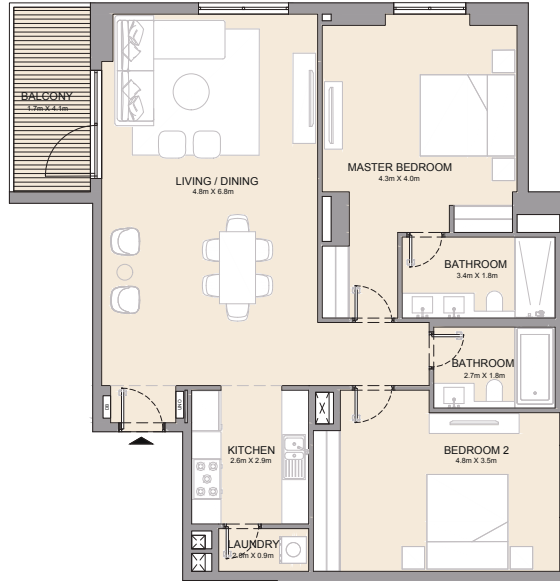

PORT DE LA MER
La Côte

2 BEDROOM APARTMENT TYPE 5
BUILDING 1 - LEVEL 2, 3, 4 & 5

UNIT NO.			SUITE AREA		BALCONY AREA		TOTAL AREA	
			SQM	SQFT	SQM	SQFT	SQM	SQFT
212	312	412	119.61	1287	8.02	86	127.63	1374
512