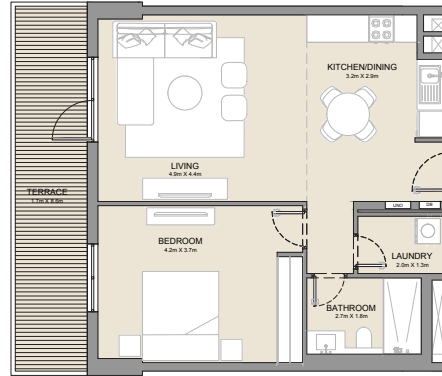

PORT DE LA MER
La Côte

1 BEDROOM
BUILDING 3

APARTMENT TYPE 1
- LEVEL 1

LEVEL 1

UNIT NO.	SUITE AREA		BALCONY AREA		TOTAL AREA	
	SQM	SQFT	SQM	SQFT	SQM	SQFT
101	68.82	741	16.31	176	85.13	916