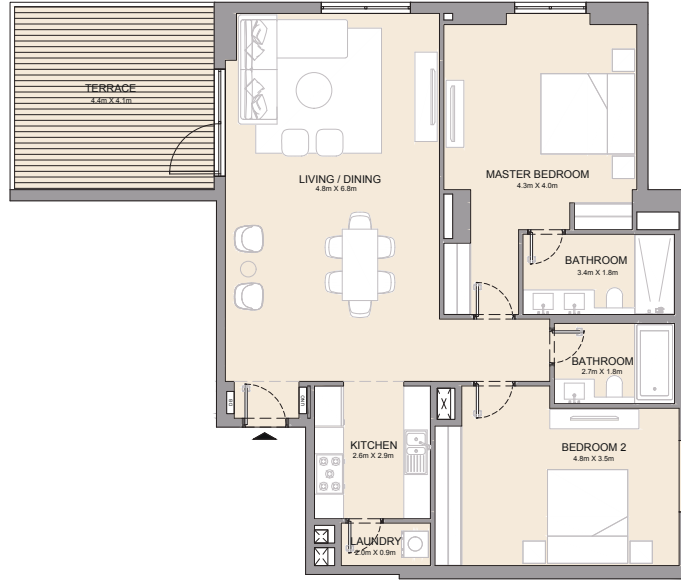

PORT DE LA MER
La Côte

2 BEDROOM APARTMENT TYPE 5A
BUILDING 1 - LEVEL 1

UNIT NO.	SUITE AREA		BALCONY AREA		TOTAL AREA	
	SQM	SQFT	SQM	SQFT	SQM	SQFT
111	119.61	1287	19.88	214	139.49	1501