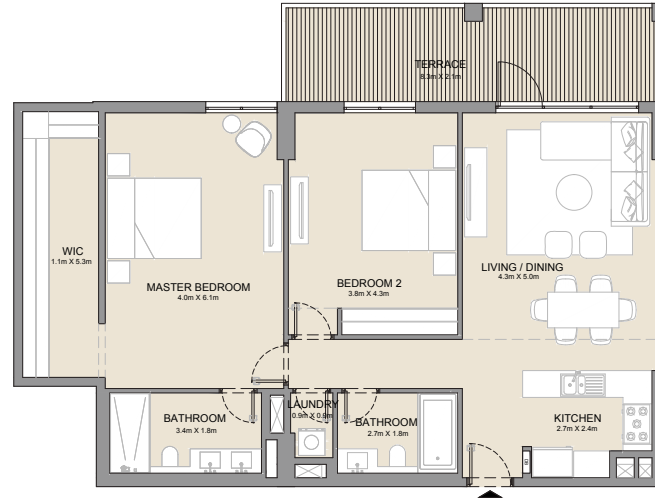

APARTMENT TYPE 5A
- LEVEL 1

LEVEL 1

UNIT NO.	SUITE AREA		BALCONY AREA		TOTAL AREA	
	SQM	SQFT	SQM	SQFT	SQM	SQFT
109	116.17	1250	33.86	364	150.03	1615

PORT DE LA MER
La Côte

2 BEDROOM
BUILDING 3

APARTMENT TYPE 6A
- LEVEL 1