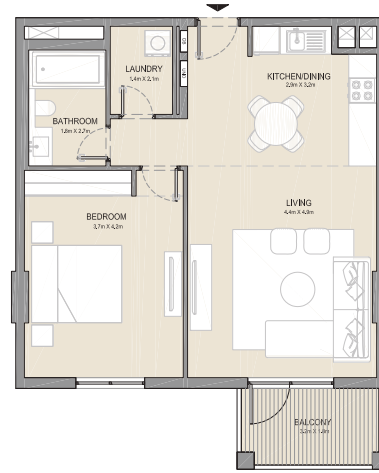

PORT DE LA MER
La Côte

1 BEDROOM APARTMENT TYPE 4
BUILDING 5 - LEVEL 2, 3, 4 & 5

LEVEL 4

LEVEL 5