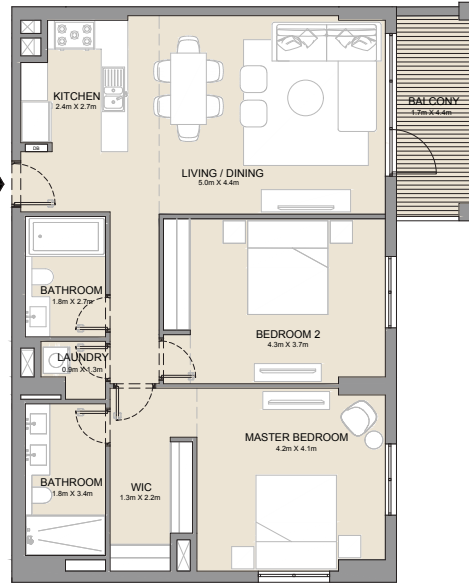

PORT DE LA MER
La Côte

2 BEDROOM APARTMENT TYPE 3
BUILDING 3 - LEVEL 2 & 3

UNIT NO.		SUITE AREA		BALCONY AREA		TOTAL AREA	
		SQM	SQFT	SQM	SQFT	SQM	SQFT
204	304	104.95	1130	8.72	94	113.67	1224