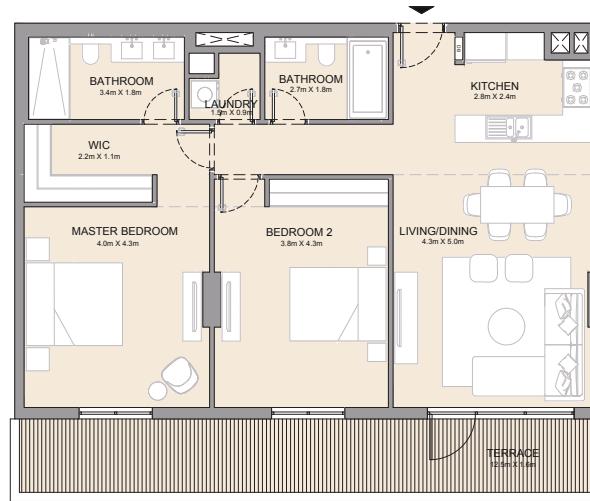

PORT DE LA MER
La Côte

2 BEDROOM APARTMENT TYPE 3A
BUILDING 2 - LEVEL 1

UNIT NO.	SUITE AREA		BALCONY AREA		TOTAL AREA	
	SQM	SQFT	SQM	SQFT	SQM	SQFT
113	104.55	1125	23.20	250	127.75	1375
114	104.50	1125	23.19	250	127.69	1374