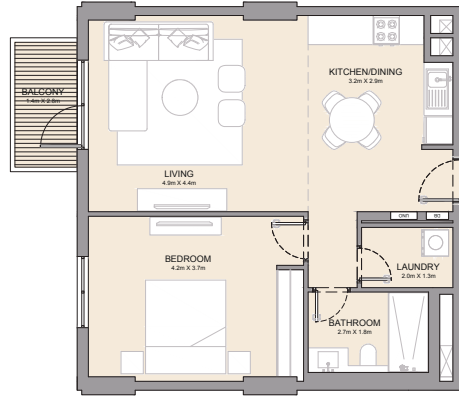

PORT DE LA MER
La Côte

1 BEDROOM APARTMENT TYPE 4
BUILDING 1 - LEVEL 2, 3, 4, 5 & 6

UNIT NO.			SUITE AREA		BALCONY AREA		TOTAL AREA	
			SQM	SQFT	SQM	SQFT	SQM	SQFT
206	306	406	68.82	741	4.57	49	73.39	790
208	308	408	69.19	745	4.57	49	73.76	794
508	606