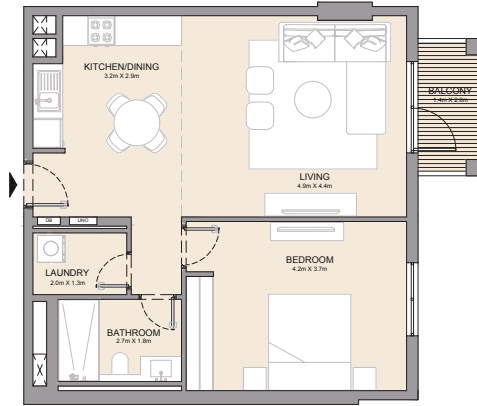

PORT DE LA MER
La Côte

1 BEDROOM
BUILDING 2

APARTMENT TYPE 3
- LEVEL 2, 3 & 4

UNIT NO.			SUITE AREA		BALCONY AREA		TOTAL AREA	
			SQM	SQFT	SQM	SQFT	SQM	SQFT
220	320	419	69.16	744	4.57	49	73.73	794