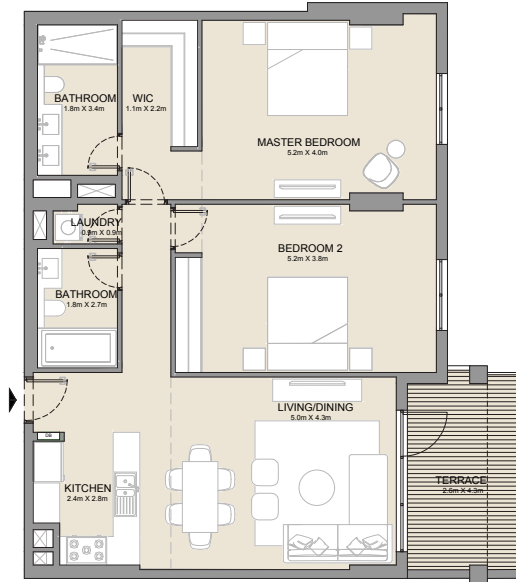

PORT DE LA MER
La Côte

2 BEDROOM
BUILDING 3

APARTMENT TYPE 2A
- LEVEL 1

UNIT NO.	SUITE AREA		BALCONY AREA		TOTAL AREA	
	SQM	SQFT	SQM	SQFT	SQM	SQFT
103	111.53	1200	12.66	136	124.19	1337