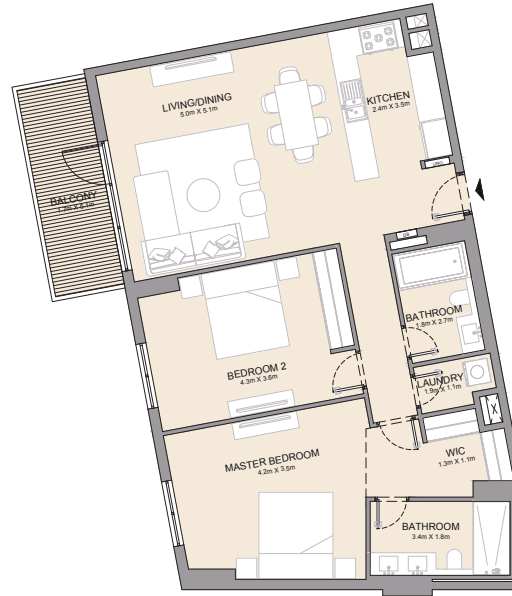

PORT DE LA MER
La Côte

2 BEDROOM APARTMENT TYPE 1
BUILDING 2 - LEVEL 2, 3, 4 & 5

UNIT NO.			SUITE AREA		BALCONY AREA		TOTAL AREA	
			SQM	SQFT	SQM	SQFT	SQM	SQFT
217	317	416	111.67	1202	9.75	105	121.42	1307
515