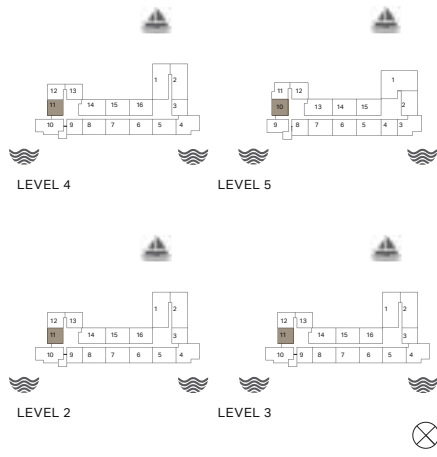

PORT DE LA MER
La Côte

1 BEDROOM APARTMENT TYPE 3
BUILDING 4 - LEVEL 2, 3, 4 & 5

UNIT NO.			SUITE AREA		BALCONY AREA		TOTAL AREA	
			SQM	SQFT	SQM	SQFT	SQM	SQFT
211	311	411	68.83	741	4.57	49	73.39	790