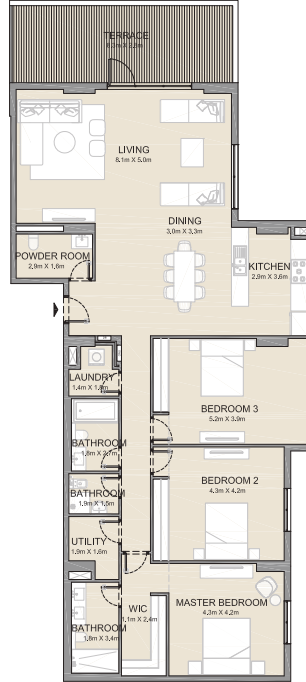

PORT DE LA MER
La Côte

3 BEDROOM
BUILDING 3

APARTMENT TYPE 6
- LEVEL 4

UNIT NO.	SUITE AREA		BALCONY AREA		TOTAL AREA	
	SQM	SQFT	SQM	SQFT	SQM	SQFT
402	196.27	2113	26.43	284	222.70	2397