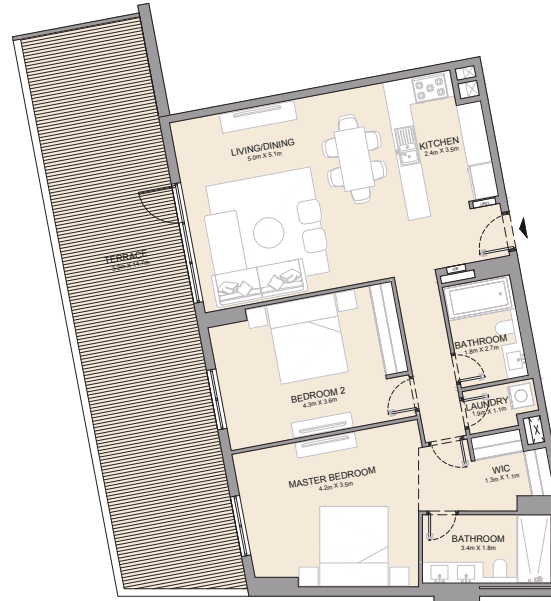

PORT DE LA MER
La Côte

2 BEDROOM   APARTMENT TYPE 1A
BUILDING 2   -   LEVEL 1

UNIT NO.	SUITE AREA		BALCONY AREA		TOTAL AREA	
	SQM	SQFT	SQM	SQFT	SQM	SQFT
116	111.67	1202	52.18	562	163.85	1764