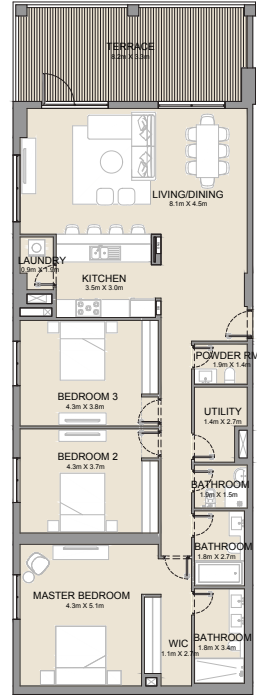

LEVEL 2

LEVEL 3

UNIT NO.		SUITE AREA		BALCONY AREA		TOTAL AREA	
		SQM	SQFT	SQM	SQFT	SQM	SQFT
202	302	178.47	1921	19.62	211	198.09	2132

PORT DE LA MER
La Côte

3 BEDROOM APARTMENT TYPE 2
BUILDING 3 - LEVEL 1 & 2