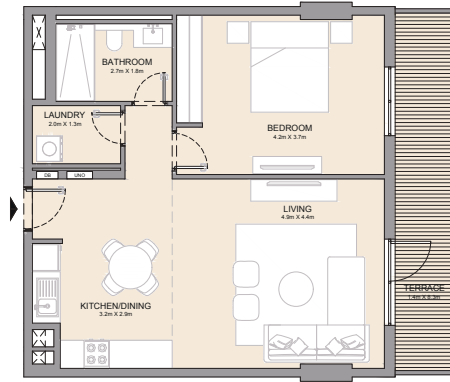

PORT DE LA MER
La Côte

1 BEDROOM APARTMENT TYPE 1A
BUILDING 2 - LEVEL 1

UNIT NO.			SUITE AREA		BALCONY AREA		TOTAL AREA	
			SQM	SQFT	SQM	SQFT	SQM	SQFT
108	109	110	68.83	741	13.23	142	82.06	883
111			68.83	741	12.21	131	81.04	872