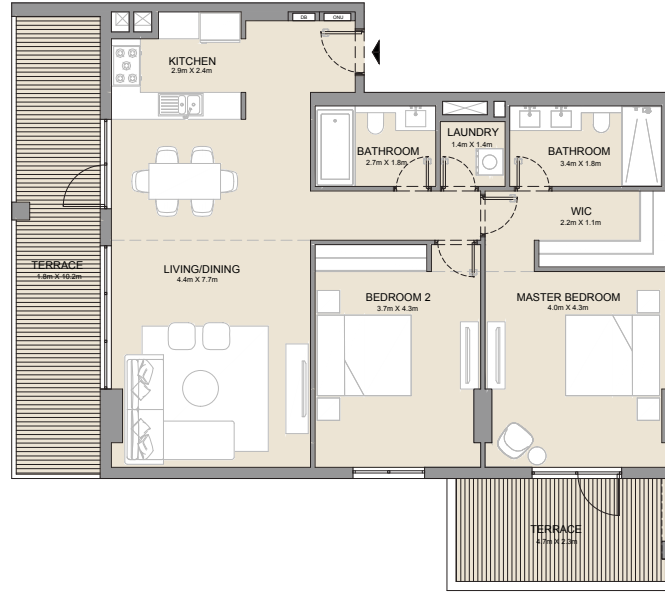

PORT DE LA MER
La Côte

2 BEDROOM
BUILDING 3

APARTMENT TYPE 5A
- LEVEL 1

LEVEL 1

UNIT NO.	SUITE AREA		BALCONY AREA		TOTAL AREA	
	SQM	SQFT	SQM	SQFT	SQM	SQFT
109	116.17	1250	33.86	364	150.03	1615