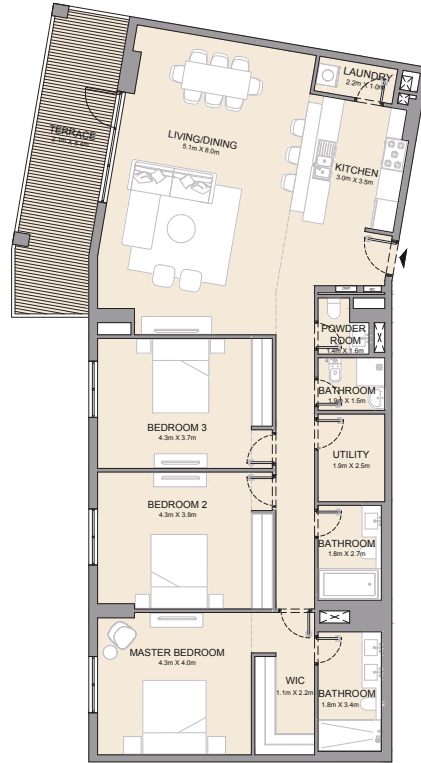

PORT DE LA MER
La Côte

3 BEDROOM APARTMENT TYPE 4A
BUILDING 2 - LEVEL 1

UNIT NO.	SUITE AREA		BALCONY AREA		TOTAL AREA	
	SQM	SQFT	SQM	SQFT	SQM	SQFT
104	169.38	1823	19.87	214	189.25	2037