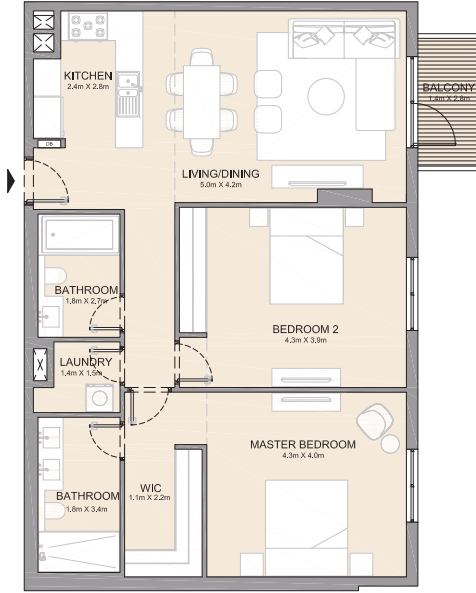

PORT DE LA MER
La Côte

2 BEDROOM APARTMENT TYPE 8
BUILDING 2 - LEVEL 5

UNIT NO.	SUITE AREA		BALCONY AREA		TOTAL AREA	
	SQM	SQFT	SQM	SQFT	SQM	SQFT
517	105.13	1132	4.57	49	109.70	1181