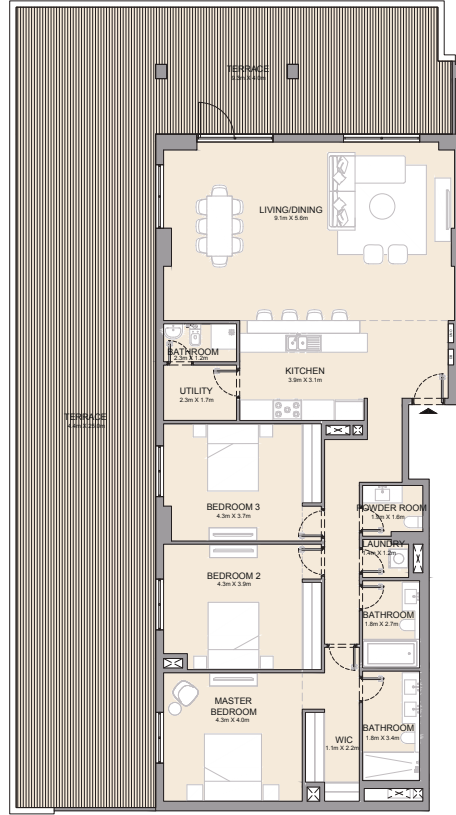

3 BEDROOM APARTMENT TYPE 1A
BUILDING 2 - LEVEL 1

LEVEL 1

UNIT NO.	SUITE AREA		BALCONY AREA		TOTAL AREA	
	SQM	SQFT	SQM	SQFT	SQM	SQFT
118	180.05	1938	38.45	414	218.50	2352

PORT DE LA MER
La Côte

3 BEDROOM APARTMENT TYPE 2A
BUILDING 2 - LEVEL 1