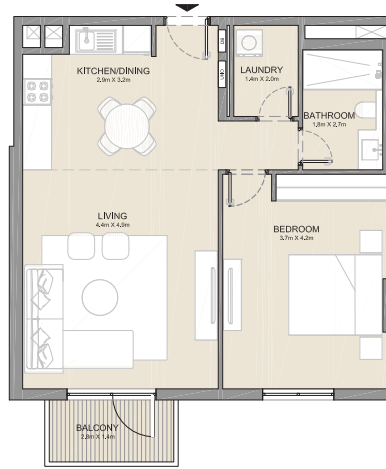

PORT DE LA MER
La Côte

1 BEDROOM APARTMENT TYPE 4
BUILDING 4 - LEVEL 1, 2, 3, 4 & 5

UNIT NO.	SUITE AREA		BALCONY AREA		TOTAL AREA	
	SQM	SQFT	SQM	SQFT	SQM	SQFT
107	68.83	741	4.55	49	73.37	790
209	69.09	744	4.55	49	73.64	793
409	69.10	744	4.55	49	73.65	793