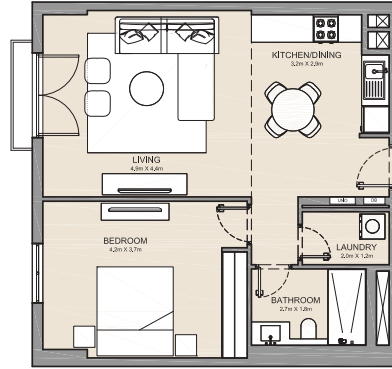

PORT DE LA MER
La Côte

1 BEDROOM APARTMENT TYPE 4
BUILDING 3 - LEVEL 1, 2, 3, 4 & 5

UNIT NO.			SUITE AREA		BALCONY AREA		TOTAL AREA	
			SQM	SQFT	SQM	SQFT	SQM	SQFT
110	210	409	68.78	740	1.53	16	70.31	757
310			68.88	741	1.53	16	70.41	758
505			68.83	741	1.53	16	70.36	757
111	211	311	69.22	745	1.53	16	70.75	762
410			69.09	744	1.53	16	70.62	760
506			69.21	745	1.53	16	70.74	761