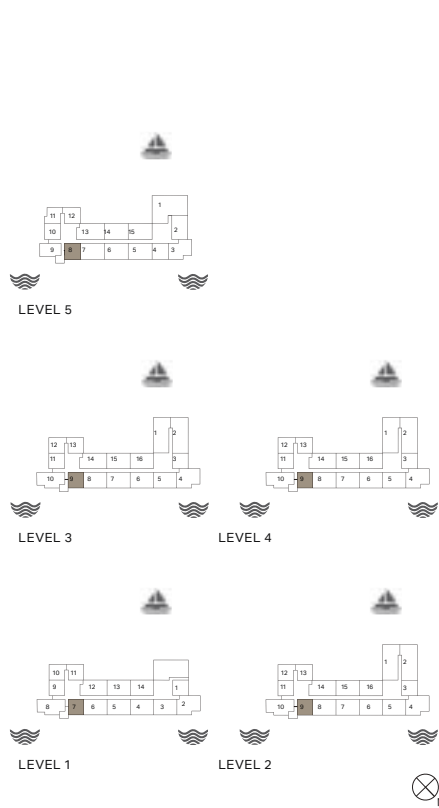

PORT DE LA MER
La Côte

1 BEDROOM APARTMENT TYPE 4
BUILDING 4 - LEVEL 1, 2, 3, 4 & 5

UNIT NO.	SUITE AREA		BALCONY AREA		TOTAL AREA	
	SQM	SQFT	SQM	SQFT	SQM	SQFT
107	68.83	741	4.55	49	73.37	790
209	69.09	744	4.55	49	73.64	793
409	69.10	744	4.55	49	73.65	793