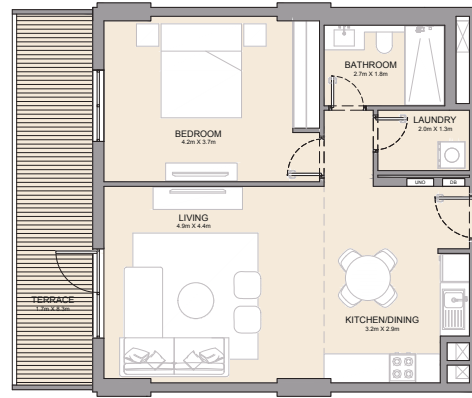

PORT DE LA MER
La Côte

1 BEDROOM APARTMENT TYPE 3A
BUILDING 1 - LEVEL 1

UNIT NO.	SUITE AREA		BALCONY AREA		TOTAL AREA	
	SQM	SQFT	SQM	SQFT	SQM	SQFT
105	68.83	741	15.75	170	84.58	910