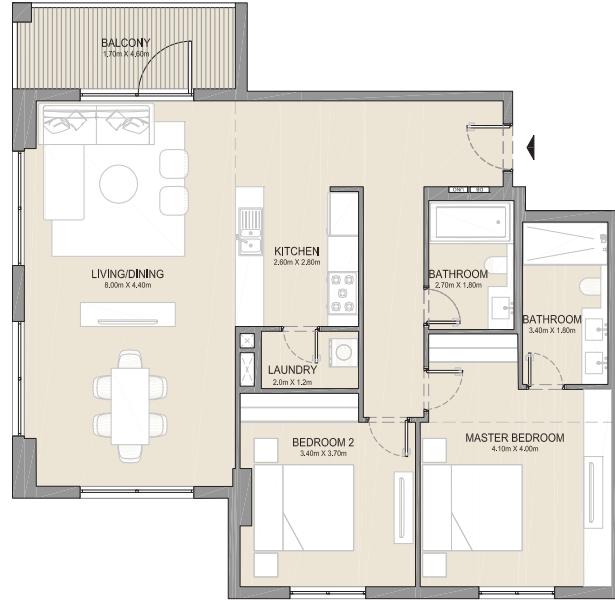

PORT DE LA MER
La Côte

2 BEDROOM APARTMENT TYPE 4
BUILDING 5 - LEVEL 2, 3 & 4