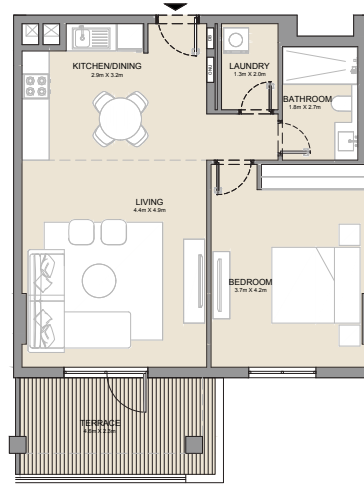

APARTMENT TYPE 2
- LEVEL 1

LEVEL 1

UNIT NO.	SUITE AREA		BALCONY AREA		TOTAL AREA	
	SQM	SQFT	SQM	SQFT	SQM	SQFT
105	89.74	966	17.93	193	107.67	1159

PORT DE LA MER
La Côte

1 BEDROOM
BUILDING 3

APARTMENT TYPE 3a
- LEVEL 1