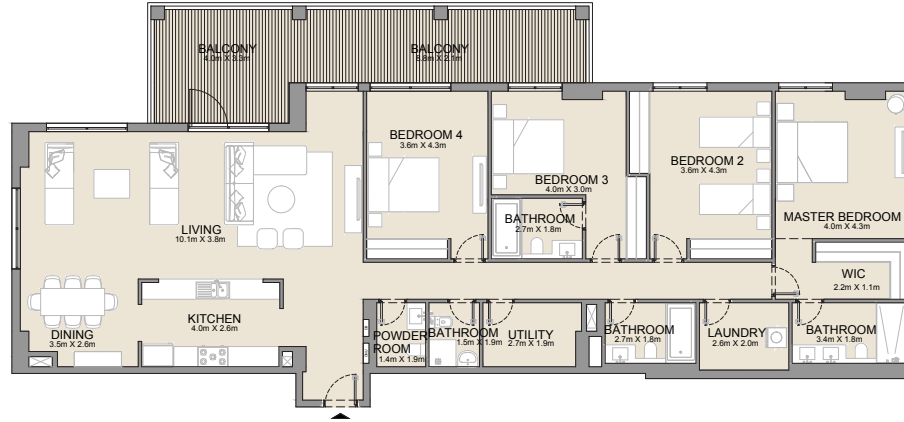

PORT DE LA MER
La Côte

4 BEDROOM
BUILDING 3

APARTMENT TYPE 1
- LEVEL 4

LEVEL 4

UNIT NO.	SUITE AREA		BALCONY AREA		TOTAL AREA	
	SQM	SQFT	SQM	SQFT	SQM	SQFT
412	215.56	2320	35.33	380	250.89	2701