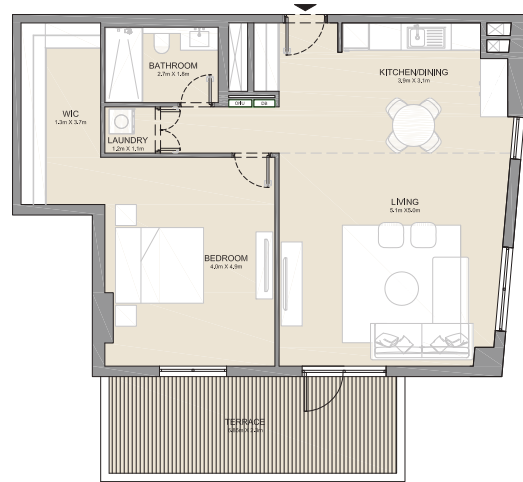

PORT DE LA MER
La Côte

1 BEDROOM
BUILDING 3

APARTMENT TYPE 2
- LEVEL 1

LEVEL 1

UNIT NO.	SUITE AREA		BALCONY AREA		TOTAL AREA	
	SQM	SQFT	SQM	SQFT	SQM	SQFT
105	89.74	966	17.93	193	107.67	1159