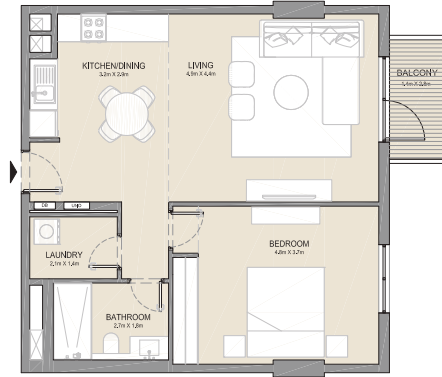

PORT DE LA MER
La Côte

1 BEDROOM APARTMENT TYPE 2
BUILDING 5 - LEVEL 1, 2, 3 & 4

UNIT NO.			SUITE AREA		BALCONY AREA		TOTAL AREA	
			SQM	SQFT	SQM	SQFT	SQM	SQFT
103	203	303	68.83	741	4.57	49	73.40	790
403