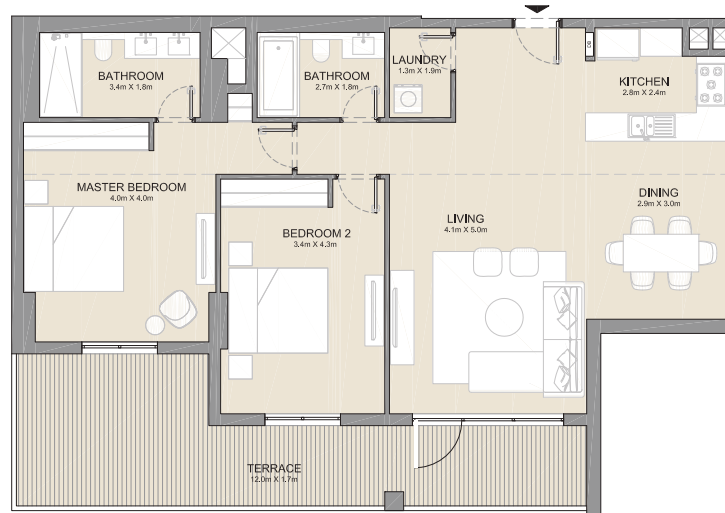

PORT DE LA MER
La Côte

2 BEDROOM APARTMENT TYPE 3A
BUILDING 4 - LEVEL 1

UNIT NO.	SUITE AREA		BALCONY AREA		TOTAL AREA	
	SQM	SQFT	SQM	SQFT	SQM	SQFT
108	113.71	1224	29.48	317	143.19	1541