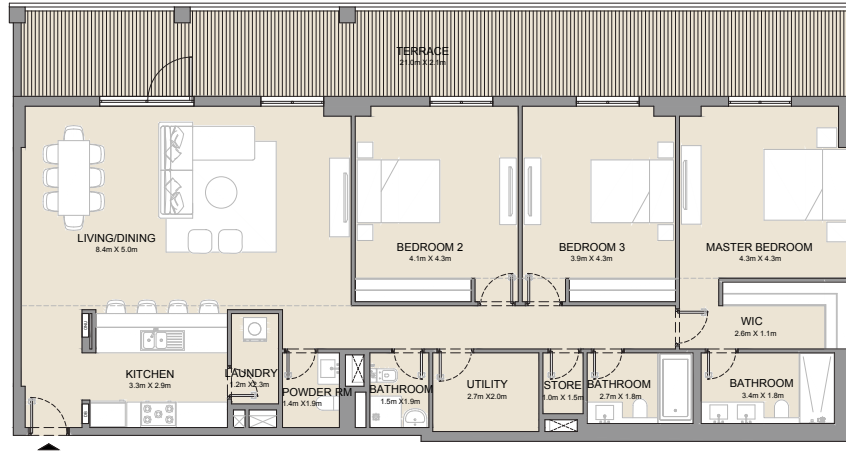

PORT DE LA MER
La Côte

3 BEDROOM
BUILDING 3

APARTMENT TYPE 3A
- LEVEL 1

LEVEL 1

UNIT NO.	SUITE AREA		BALCONY AREA		TOTAL AREA	
	SQM	SQFT	SQM	SQFT	SQM	SQFT
113	178.21	1918	49.82	536	228.03	2454