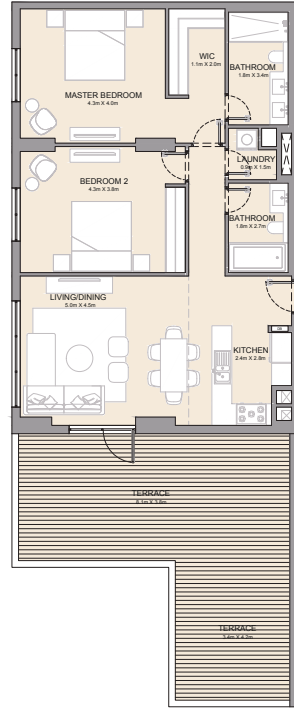

PORT DE LA MER
La Côte

2 BEDROOM
BUILDING 1

APARTMENT TYPE 8
- LEVEL 6

UNIT NO.	SUITE AREA		BALCONY AREA		TOTAL AREA	
	SQM	SQFT	SQM	SQFT	SQM	SQFT
603	105.86	1139	49.35	531	155.21	1671