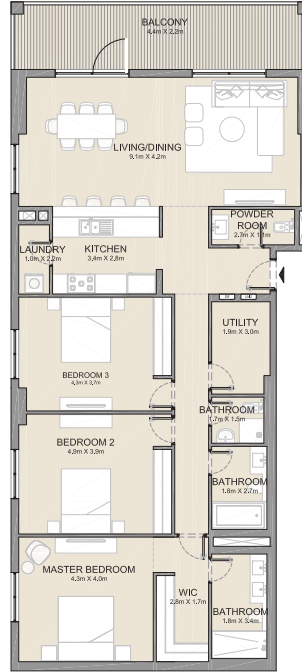

PORT DE LA MER
La Côte

3 BEDROOM APARTMENT TYPE 1
BUILDING 4 - LEVEL 2, 3 & 4

UNIT NO.		SUITE AREA		BALCONY AREA		TOTAL AREA	
		SQM	SQFT	SQM	SQFT	SQM	SQFT
201	301	165.87	1785	21.56	232	187.42	2017
202	302	165.45	1781	21.55	232	187.01	2013
401		165.87	1785	21.55	232	187.42	2017
402		165.45	1781	21.56	232	187.01	2013