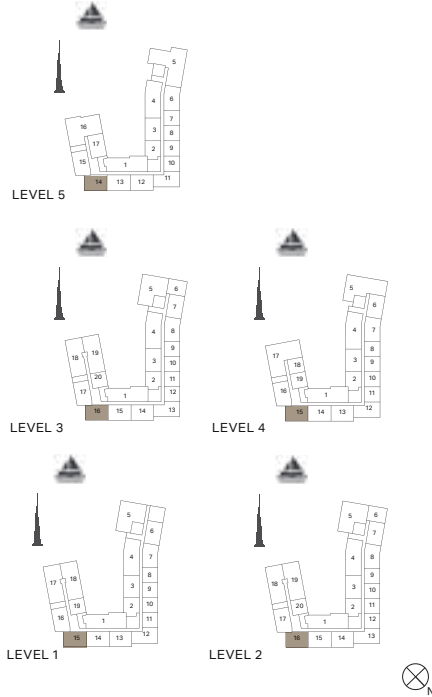

PORT DE LA MER
La Côte

2 BEDROOM
BUILDING 2

APARTMENT TYPE 2
- LEVEL 1, 2, 3, 4 & 5

UNIT NO.			SUITE AREA		BALCONY AREA		TOTAL AREA	
			SQM	SQFT	SQM	SQFT	SQM	SQFT
115	514		104.75	1128	8.81	95	113.56	1222
216	316	415	104.76	1128	8.81	95	113.57	1222