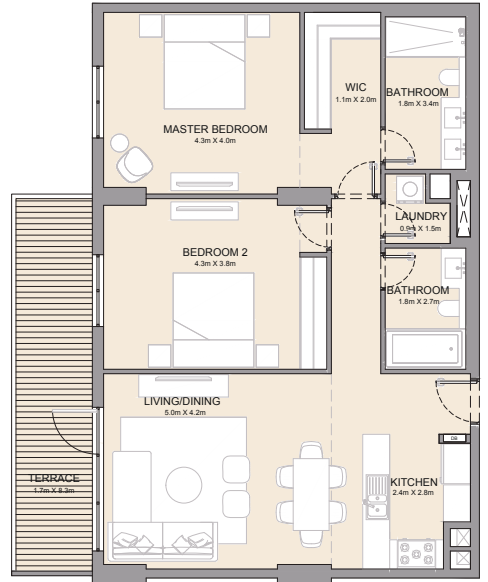

PORT DE LA MER
La Côte

2 BEDROOM APARTMENT TYPE 4A
BUILDING 1 - LEVEL 1

UNIT NO.	SUITE AREA		BALCONY AREA		TOTAL AREA	
	SQM	SQFT	SQM	SQFT	SQM	SQFT
109	104.50	1125	15.75	170	120.25	1294