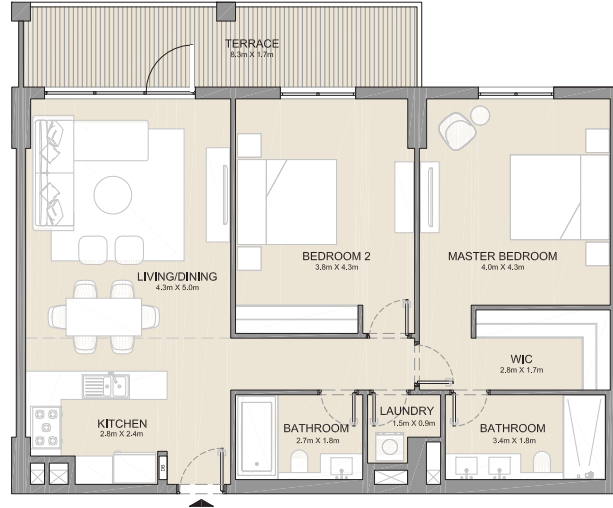

PORT DE LA MER
La Côte

1 BEDROOM APARTMENT TYPE 8
BUILDING 4 - LEVEL 5

UNIT NO.	SUITE AREA		BALCONY AREA		TOTAL AREA	
	SQM	SQFT	SQM	SQFT	SQM	SQFT
504	68.81	741	10.55	114	79.36	854

PORT DE LA MER
La Côte

2 BEDROOM APARTMENT TYPE 1A
BUILDING 4 - LEVEL 1