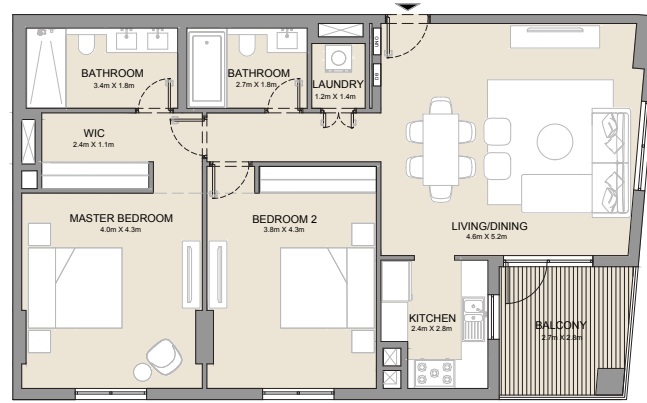

LEVEL 2

LEVEL 3

UNIT NO.		SUITE AREA		BALCONY AREA		TOTAL AREA	
		SQM	SQFT	SQM	SQFT	SQM	SQFT
204	304	104.95	1130	8.72	94	113.67	1224

PORT DE LA MER
La Côte

2 BEDROOM APARTMENT TYPE 4
BUILDING 3 - LEVEL 2, 3 & 4