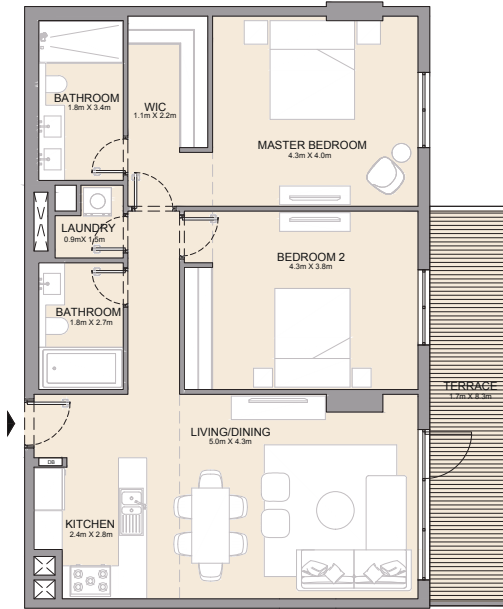

PORT DE LA MER
La Côte

2 BEDROOM APARTMENT TYPE 6A
BUILDING 2 - LEVEL 1

UNIT NO.	SUITE AREA		BALCONY AREA		TOTAL AREA	
	SQM	SQFT	SQM	SQFT	SQM	SQFT
106	104.50	1125	15.75	170	120.25	1294