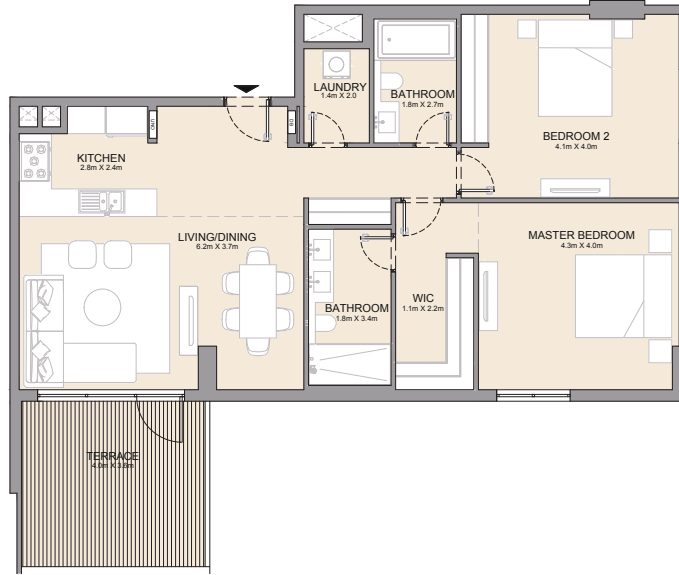

PORT DE LA MER
La Côte

2 BEDROOM
BUILDING 2

APARTMENT TYPE 4A
- LEVEL 1

UNIT NO.	SUITE AREA		BALCONY AREA		TOTAL AREA	
	SQM	SQFT	SQM	SQFT	SQM	SQFT
112	108.44	1167	15.84	171	124.28	1338