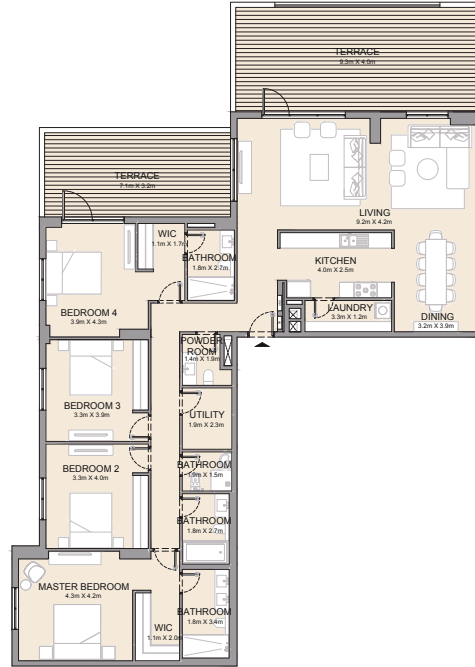

PORT DE LA MER
La Côte

4 BEDROOM
BUILDING 1

APARTMENT TYPE 1
- LEVEL 6

UNIT NO.	SUITE AREA		BALCONY AREA		TOTAL AREA	
	SQM	SQFT	SQM	SQFT	SQM	SQFT
609	207.64	2235	65.60	706	273.24	2941