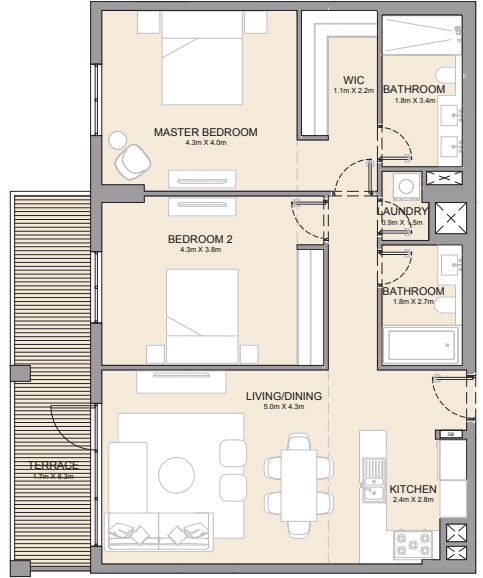

PORT DE LA MER
La Côte

2 BEDROOM APARTMENT TYPE 7A
BUILDING 2 - LEVEL 1

UNIT NO.	SUITE AREA		BALCONY AREA		TOTAL AREA	
	SQM	SQFT	SQM	SQFT	SQM	SQFT
103	103.72	1116	15.75	170	119.47	1286