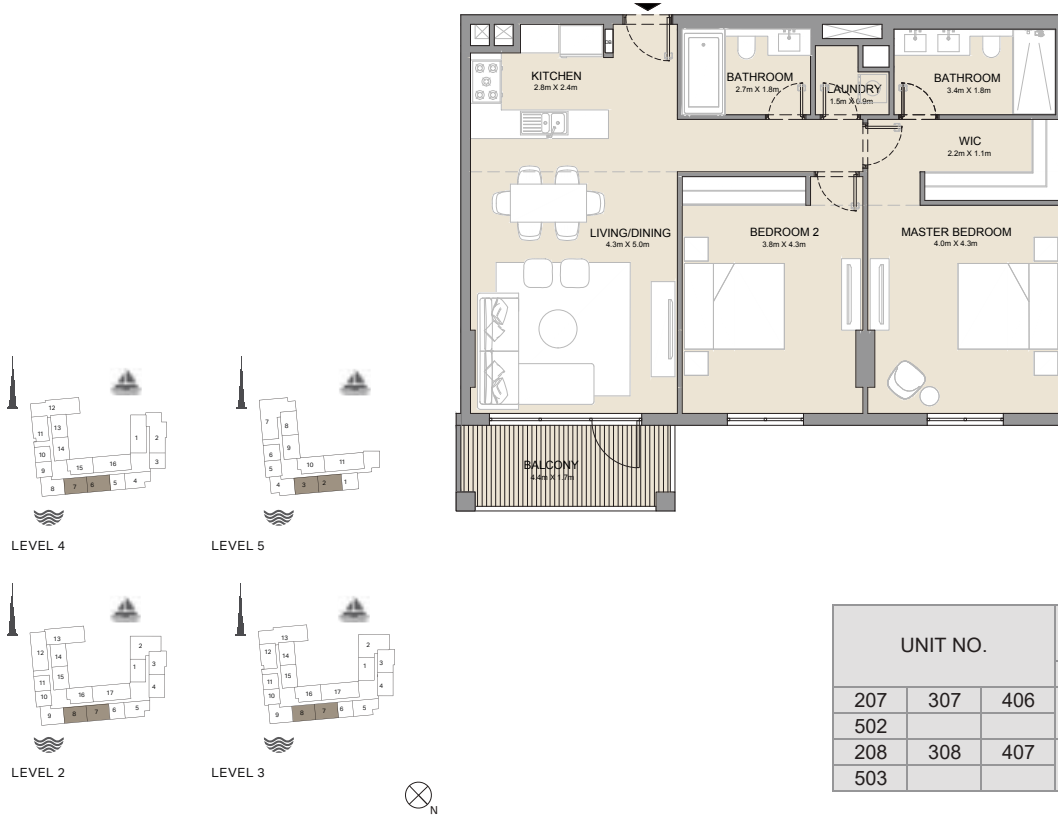

PORT DE LA MER
La Côte

2 BEDROOM APARTMENT TYPE 1
BUILDING 3 - LEVEL 2, 3, 4 & 5

UNIT NO.			SUITE AREA		BALCONY AREA		TOTAL AREA	
			SQM	SQFT	SQM	SQFT	SQM	SQFT
207	307	406	104.50	1125	8.16	88	112.66	1213
502	308	407	104.50	1125	8.44	91	112.94	1216
503