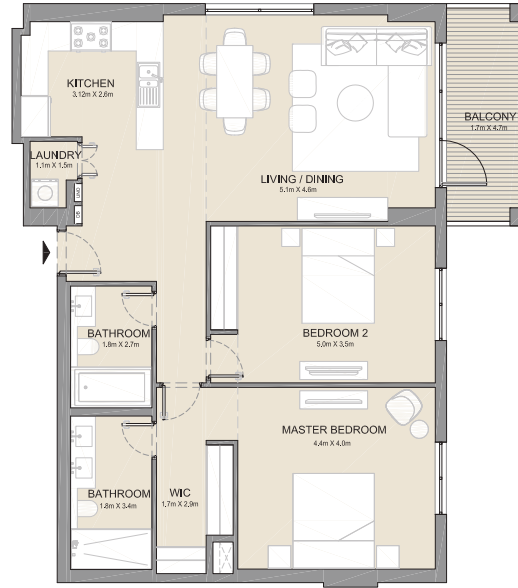

PORT DE LA MER
La Côte

2 BEDROOM APARTMENT TYPE 3
BUILDING 5 - LEVEL 1, 2, 3 & 4

UNIT NO.			SUITE AREA		BALCONY AREA		TOTAL AREA	
			SQM	SQFT	SQM	SQFT	SQM	SQFT
102	202	302	109.44	1178	9.07	98	118.51	1276
402			109.44	1178	9.08	98	118.52	1276