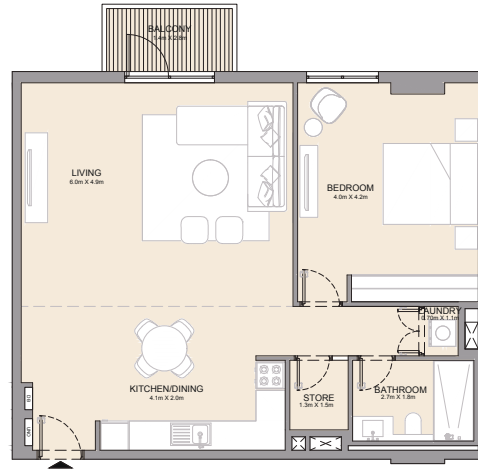

APARTMENT TYPE 3
- LEVEL 2, 3 & 4

UNIT NO.			SUITE AREA		BALCONY AREA		TOTAL AREA	
			SQM	SQFT	SQM	SQFT	SQM	SQFT
220	320	419	69.16	744	4.57	49	73.73	794

PORT DE LA MER
La Côte

1 BEDROOM
BUILDING 2

APARTMENT TYPE 4
- LEVEL 2 & 3