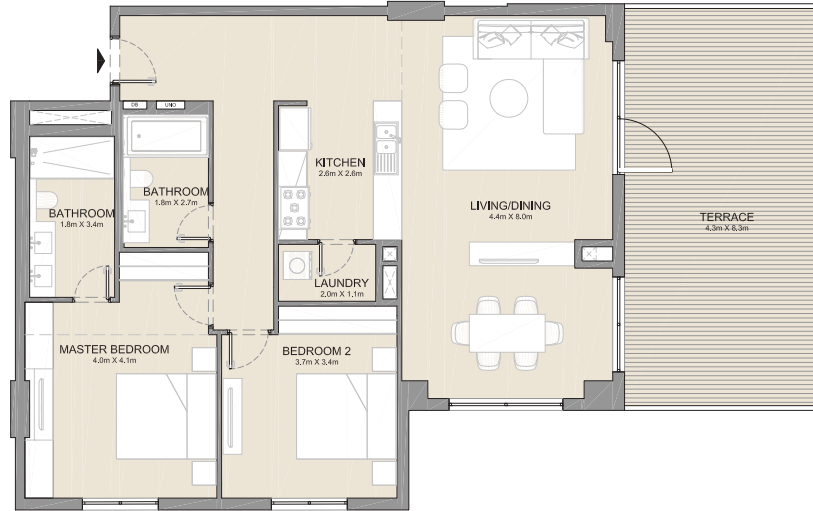

PORT DE LA MER
La Côte

2 BEDROOM APARTMENT TYPE 10
BUILDING 4 - LEVEL 5

LEVEL 5

UNIT NO.	SUITE AREA		BALCONY AREA		TOTAL AREA	
	SQM	SQFT	SQM	SQFT	SQM	SQFT
503	115.94	1248	35.81	385	151.75	1633