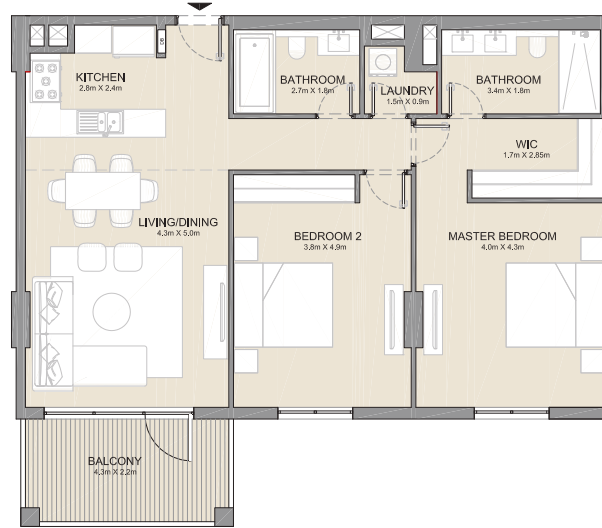

PORT DE LA MER
La Côte

2 BEDROOM APARTMENT TYPE 9
BUILDING 4 - LEVEL 4

LEVEL 4

UNIT NO.	SUITE AREA		BALCONY AREA		TOTAL AREA	
	SQM	SQFT	SQM	SQFT	SQM	SQFT
405	104.07	1120	10.55	114	114.62	1234