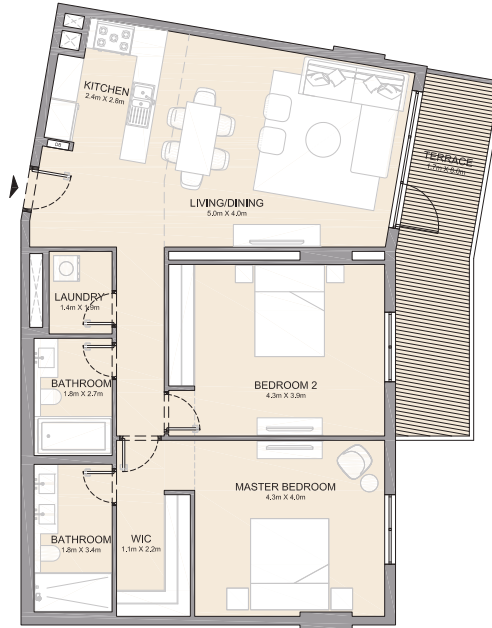

PORT DE LA MER
La Côte

2 BEDROOM APARTMENT TYPE 5A
BUILDING 2 - LEVEL 1

UNIT NO.	SUITE AREA		BALCONY AREA		TOTAL AREA	
	SQM	SQFT	SQM	SQFT	SQM	SQFT
107	111.54	1201	15.72	169	127.26	1370