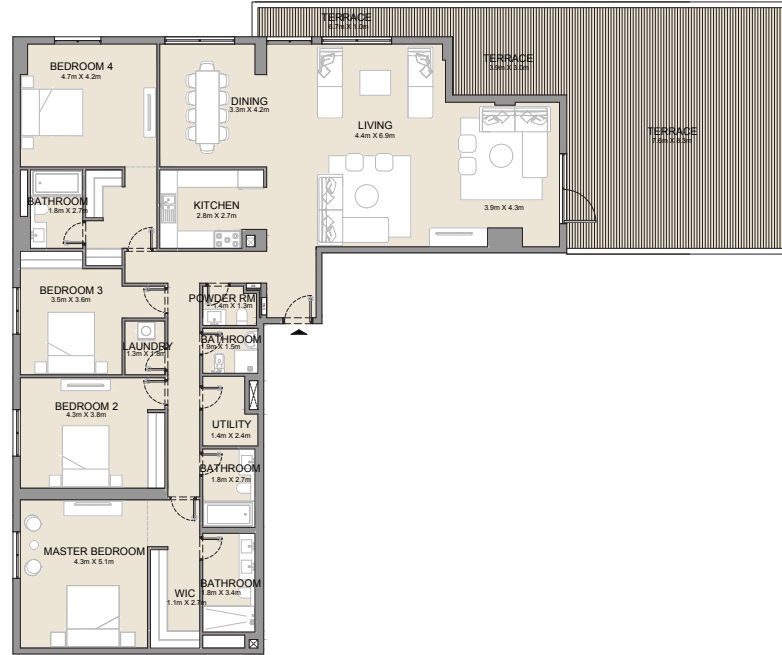

APARTMENT TYPE 1
- LEVEL 4

LEVEL 4

UNIT NO.	SUITE AREA		BALCONY AREA		TOTAL AREA	
	SQM	SQFT	SQM	SQFT	SQM	SQFT
412	215.56	2320	35.33	380	250.89	2701

PORT DE LA MER
La Côte

4 BEDROOM
BUILDING 3

APARTMENT TYPE 2
- LEVEL 5