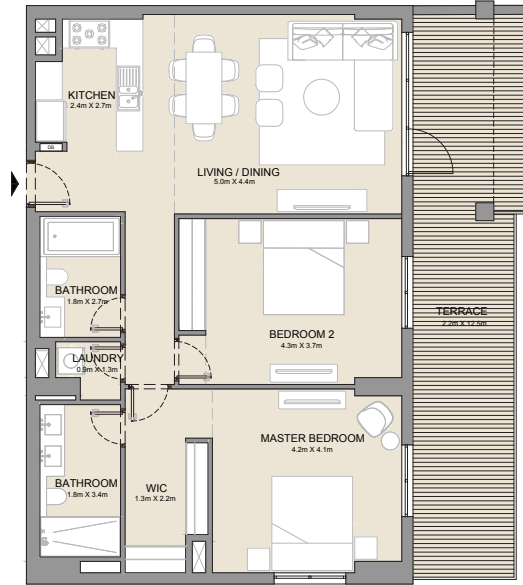

PORT DE LA MER
La Côte

2 BEDROOM
BUILDING 3

APARTMENT TYPE 3A
- LEVEL 1

UNIT NO.	SUITE AREA		BALCONY AREA		TOTAL AREA	
	SQM	SQFT	SQM	SQFT	SQM	SQFT
104	104.95	1130	32.19	346	137.14	1476