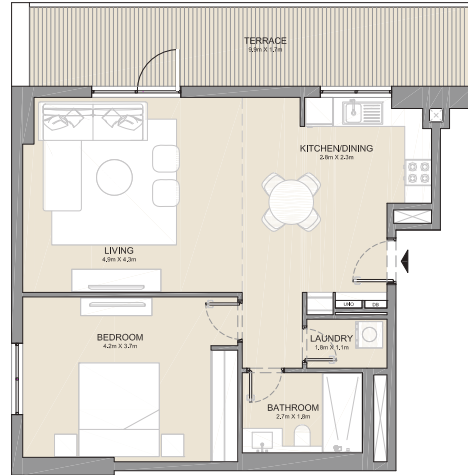

PORT DE LA MER
La Côte

1 BEDROOM   APARTMENT TYPE 1A
BUILDING 4   -   LEVEL 1

UNIT NO.	SUITE AREA		BALCONY AREA		TOTAL AREA	
	SQM	SQFT	SQM	SQFT	SQM	SQFT
110	71.95	774	20.05	216	92.00	990